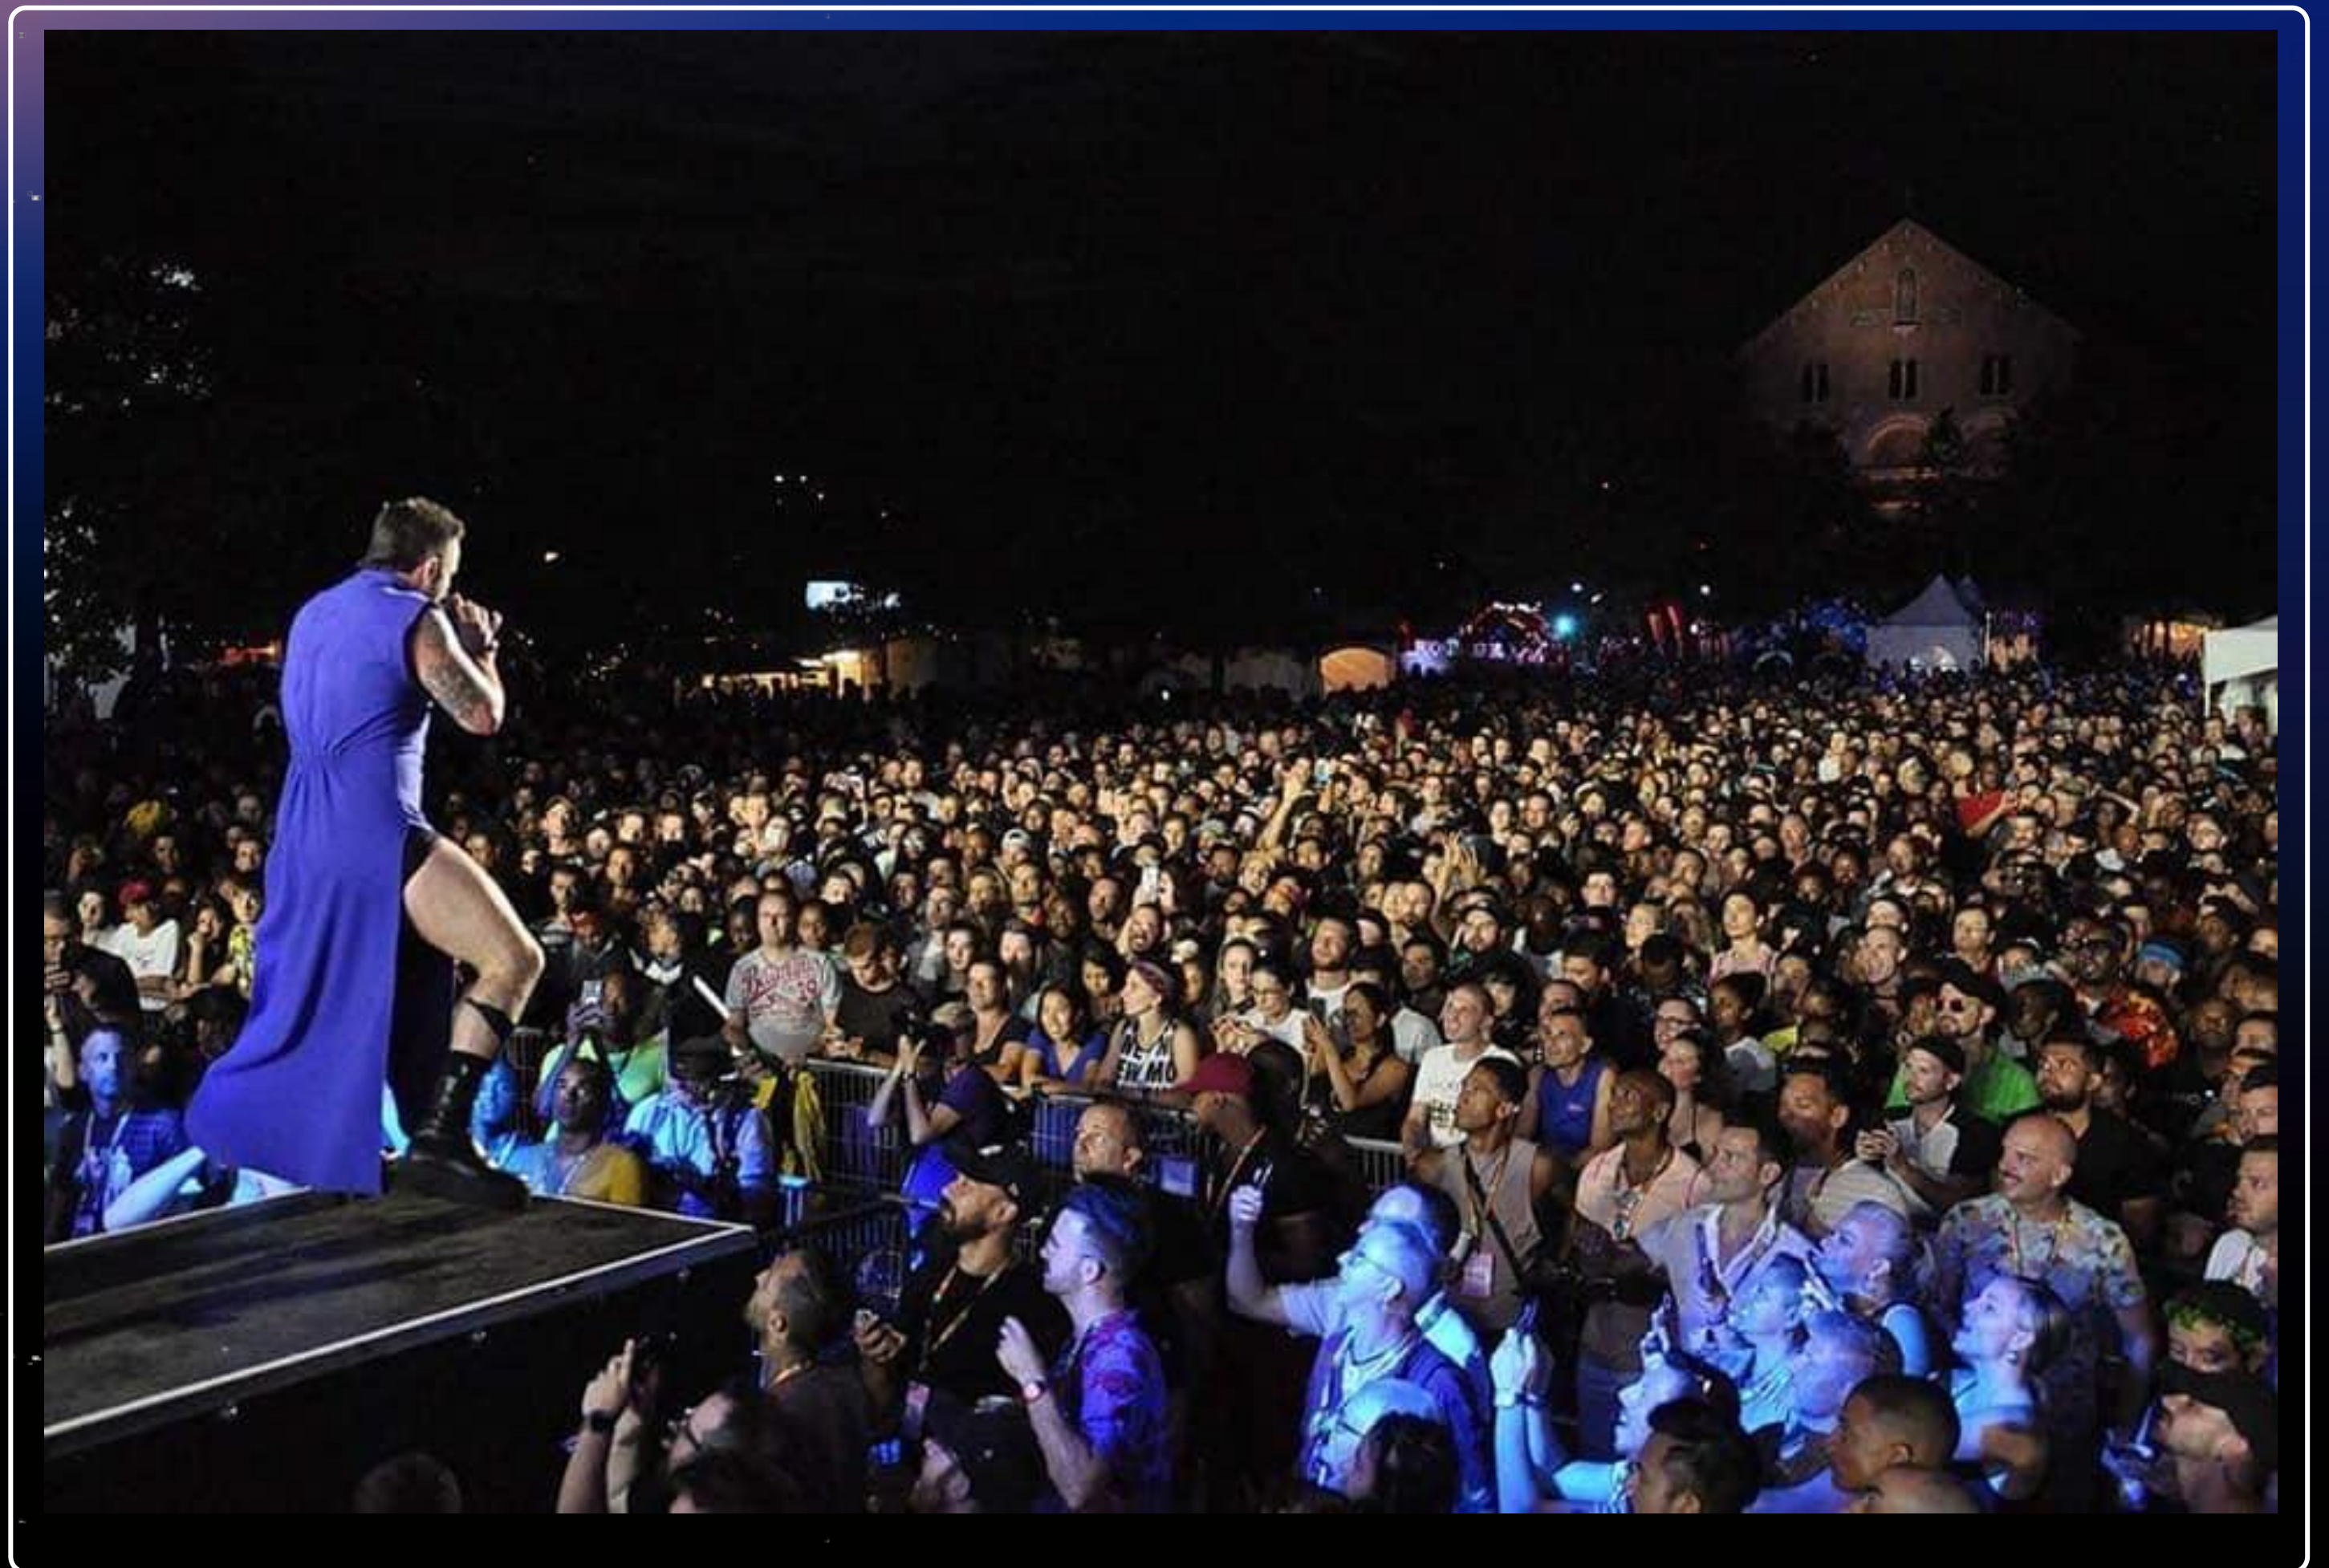

A man with a beard and short hair, wearing a blue tank top and blue pants, stands in the center of the frame. He is looking directly at the camera with a neutral expression. The background is a vibrant, ethereal nebula with shades of blue, purple, and white, featuring wispy clouds and small, bright specks of light. The entire scene is framed by a white border.

FOLLOWING

f 206,683

153K

12 MILLION VIEWS

137K

MUSIC

VIDEOS

CIRCLES