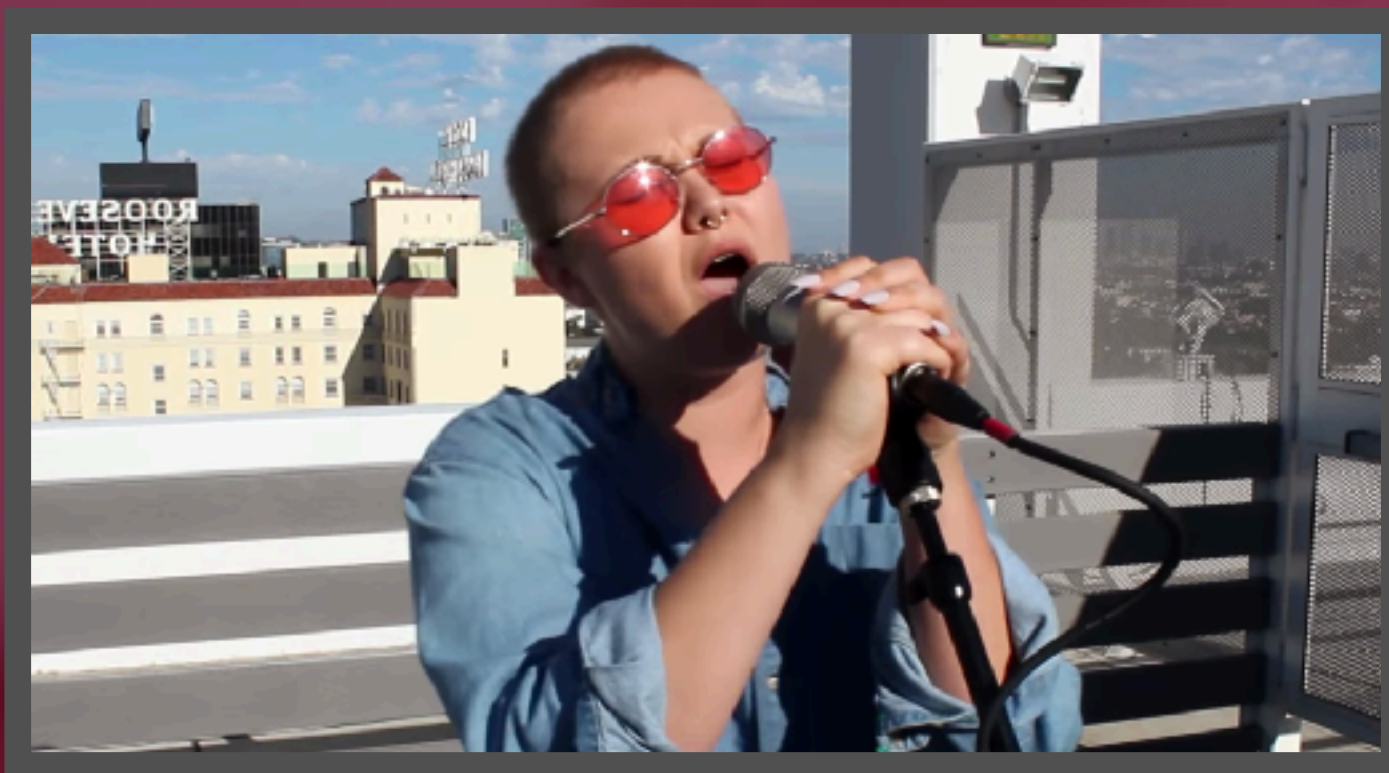

Balcony TV | "S'all Luv"